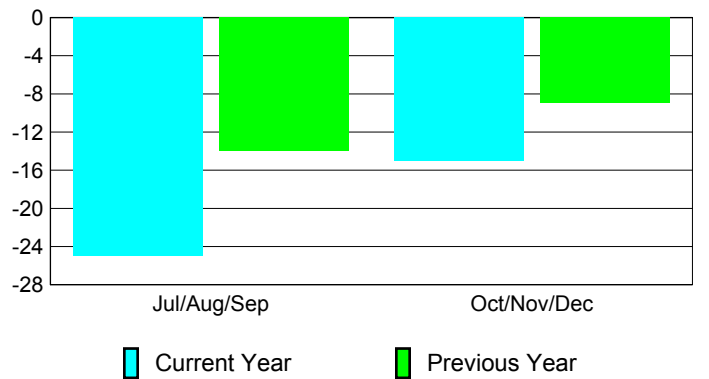

**Membership Results
2010-2011**

**Membership
2009-2010**

Month	Net Memb Goal	Actual New Memb	Actual Dropped Memb	Gain/ Loss of Memb	Gain/ Loss of Memb
Jul/Aug/Sep	25	8	-33	-25	-14
Oct/Nov/Dec	25	22	-37	-15	-9
Totals	50	30	-70	-40	-23

Membership Results 2010-2011

Goal, New, Dropped, Gain/Loss

Comparison of Membership Gain/Loss

Current Year Compared to the Previous Year

Gender Comparison 2010-2011

Male

Female