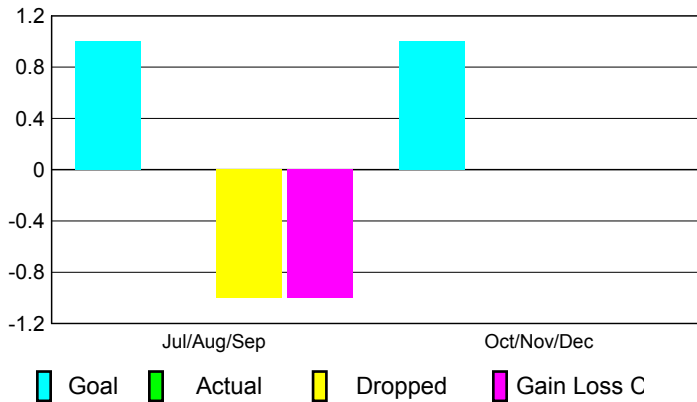

2010-2011 GMT Reports for District (or Undistricted) **District 51 C**

GMT: Doctor CARLOS E JUSTINIAN

Location: PUERTO RICO

GMT CA: 3

CLUBS

**Club Results
2010-2011**

**Clubs
2009-2010**

Month	New Club Goal	Actual New Clubs	Actual Dropped Clubs	Gain/ Loss of Clubs	Gain/ Loss of Clubs
Jul/Aug/Sep	1	0	-1	-1	0
Oct/Nov/Dec	1	0	0	0	0
Totals	2	0	-1	-1	0

Club Results 2010-2011

Goal, New, Dropped, Gain/Loss

Comparison of Club Gain/Loss

Current Year Compared to the Previous Year

YTD Status Quo Clubs 2010-2011

Status Quo Clubs Compared to Status Quo Members

MEMBERSHIP