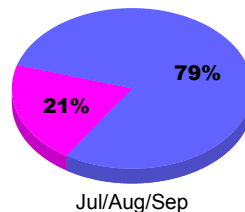

**Membership Results
2010-2011**

**Membership
2009-2010**

Month	Net Memb Goal	Actual New Memb	Actual Dropped Memb	Gain/ Loss of Memb	Gain/ Loss of Memb
Jul/Aug/Sep	25	8	-33	-25	-14
Oct/Nov/Dec	25	22	-37	-15	-9
Totals	50	30	-70	-40	-23

Membership Results 2010-2011

Goal, New, Dropped, Gain/Loss

Comparison of Membership Gain/Loss

Current Year Compared to the Previous Year

Gender Comparison 2010-2011

Male

Female