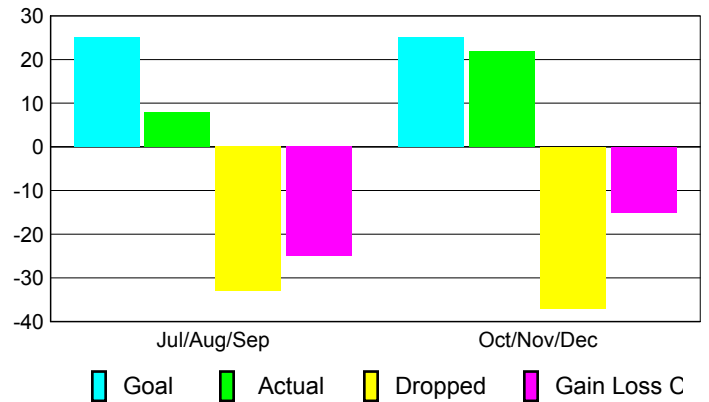

Membership Results 2010-2011

Goal, New, Dropped, Gain/Loss